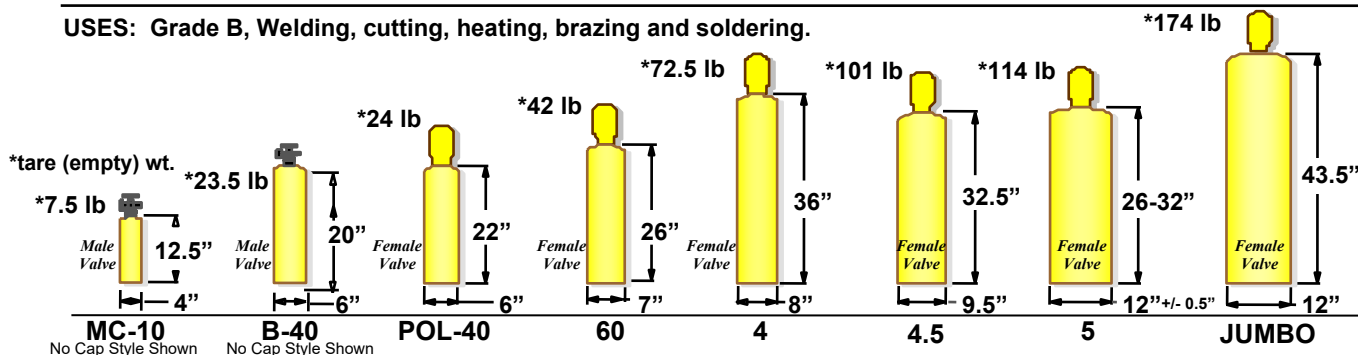

Acetylene C2H2 - Data / Prices

Acetylene

Purity: 98.0%

99.5% for Atomic Grade (A) CALL

MIL-BB-A-106C Grade B, CGA Grade C

CYLINDER COLORS: shoulder/body; "YELLOW"
band; none

DESCRIPTION: A colorless, flammable gas.
Has a garlic odor.

WARNING:

Products shown can expose you to chemicals, which are known to the State of California to cause cancer. For more information, visit www.P65Warnings.ca.gov.

SHIPPING DATA

SHIPPING NAME: Acetylene, Dissolved

ID NO: UN1001 DOT Class: 2.1

CAS Registry: 74-86-2

Molecular Weight: 26.038

DOT Label: Flammable Gas

Flammability Limits: 2.5 - 80% in Air

Specific Volume: 14.7 cf/lb

Minimum fill pressure: 200 psi

DO NOT USE ABOVE 15 psi DELIVERY PRESSURE

EMERGENCY RESPONSE: See EMERGENCY RESPONSE GUIDE #116

USES: Grade B, Welding, cutting, heating, brazing and soldering.