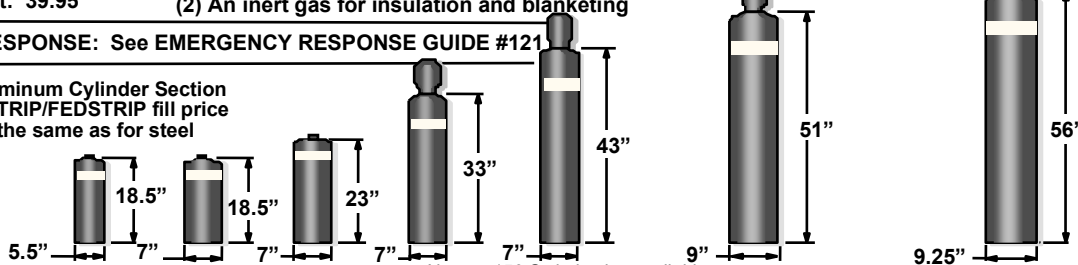

### SHIPPING DATA

SHIPPING NAME: Argon, Compressed  
 ID NO: UN 1006 DOT Class: 2.2

DOT Label: Nonflammable Gas  
 Flammability Limits: Nonflammable  
 Specific Volume: 9.7 cf/lb

CAS Registry: 7440-37-1 USES: (1) A Shielding gas for welding (prevents carbon scale)  
 Molecular Weight: 39.95 (2) An inert gas for insulation and blanketing

EMERGENCY RESPONSE: See EMERGENCY RESPONSE GUIDE #121

Also see the Aluminum Cylinder Section (note: Non-MILSTRIP/FEDSTRIP fill price for aluminum is the same as for steel cylinders).

Note: a 150 Style is also available but uncommon 7"x48"

<b>Steel Cylinder Styles</b>	<b>20</b>	<b>40</b>	<b>50</b>	<b>80</b>	<b>110</b>	<b>125</b>	<b>200</b>	<b>220</b>	<b>250</b>	<b>300</b>	<b>3500</b>	<b>6000</b>
Tare (empty) weight	10 lb.	23 lb.	30 lb.	40 lb.	55 lb.	55 lb.	105 lb.	114 lb.	115 lb.	135 lb.	180 lb.	270 lb.