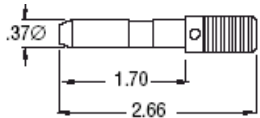

TAK-352-NCG $37.00 EA