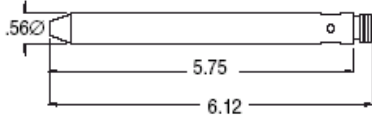

TWECO ADAPTER PLUGS (Only)

TAK-352-MAT \$37.00 EA

TAK-352-PD1 \$37.00 EA

TAK-352-W \$37.00 EA

TLAK-352-MC \$37.00 EA

TAK-352-PH \$37.00 EA

TAK-352-WS \$37.00 EA

TAK-352-MS \$37.00 EA