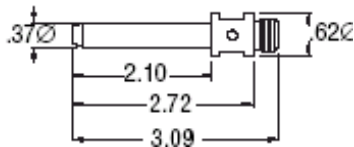

TWECO ADAPTER PLUGS (Only)

TAK-352-MAT \$37.00 EA

TAK-352-PD1 \$37.00 EA

TAK-352-W \$37.00 EA

TLAK-352-MC \$37.00 EA

TAK-352-PH \$37.00 EA

TAK-352-WS \$37.00 EA

TAK-352-MS \$37.00 EA