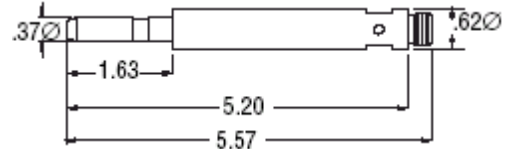

TWECO ADAPTER PLUGS (Only)

TAK-352-MAT \$37.00 EA

TAK-352-PD1 \$37.00 EA

TAK-352-W \$37.00 EA

TLAK-352-MC \$37.00 EA

TAK-352-PH \$37.00 EA

TAK-352-WS \$37.00 EA

TAK-352-MS \$37.00 EA