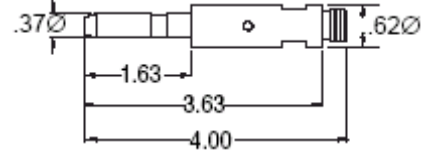

TWECO ADAPTER PLUGS (Only)

TAK-352-MAT \$37.00 EA

TAK-352-PD1 \$37.00 EA

TAK-352-W \$37.00 EA

TLAK-352-MC \$37.00 EA

TAK-352-PH \$37.00 EA

TAK-352-WS \$37.00 EA

TAK-352-MS \$37.00 EA