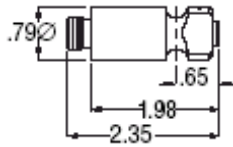

TWECO ADAPTER PLUGS (Only)

TAK-352-MAT \$37.00 EA

TAK-352-PD1 \$37.00 EA

TAK-352-W \$37.00 EA

TLAK-352-MC \$37.00 EA

TAK-352-PH \$37.00 EA

TAK-352-WS \$37.00 EA

TAK-352-MS \$37.00 EA