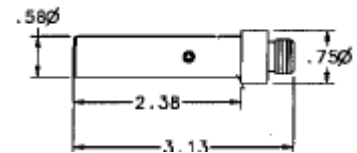

TEAK-352 $37.00 EA