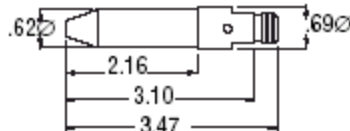

TAK-352-PH5 $37.00 EA