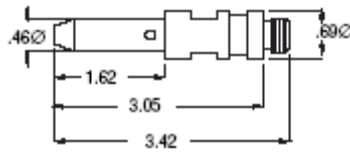

TWECO ADAPTER PLUGS (Only)

TAK-352-MAT \$37.00 EA

TAK-352-PD1 \$37.00 EA

TAK-352-W \$37.00 EA

TLAK-352-MC \$37.00 EA

TAK-352-PH \$37.00 EA

TAK-352-WS \$37.00 EA

TAK-352-MS \$37.00 EA